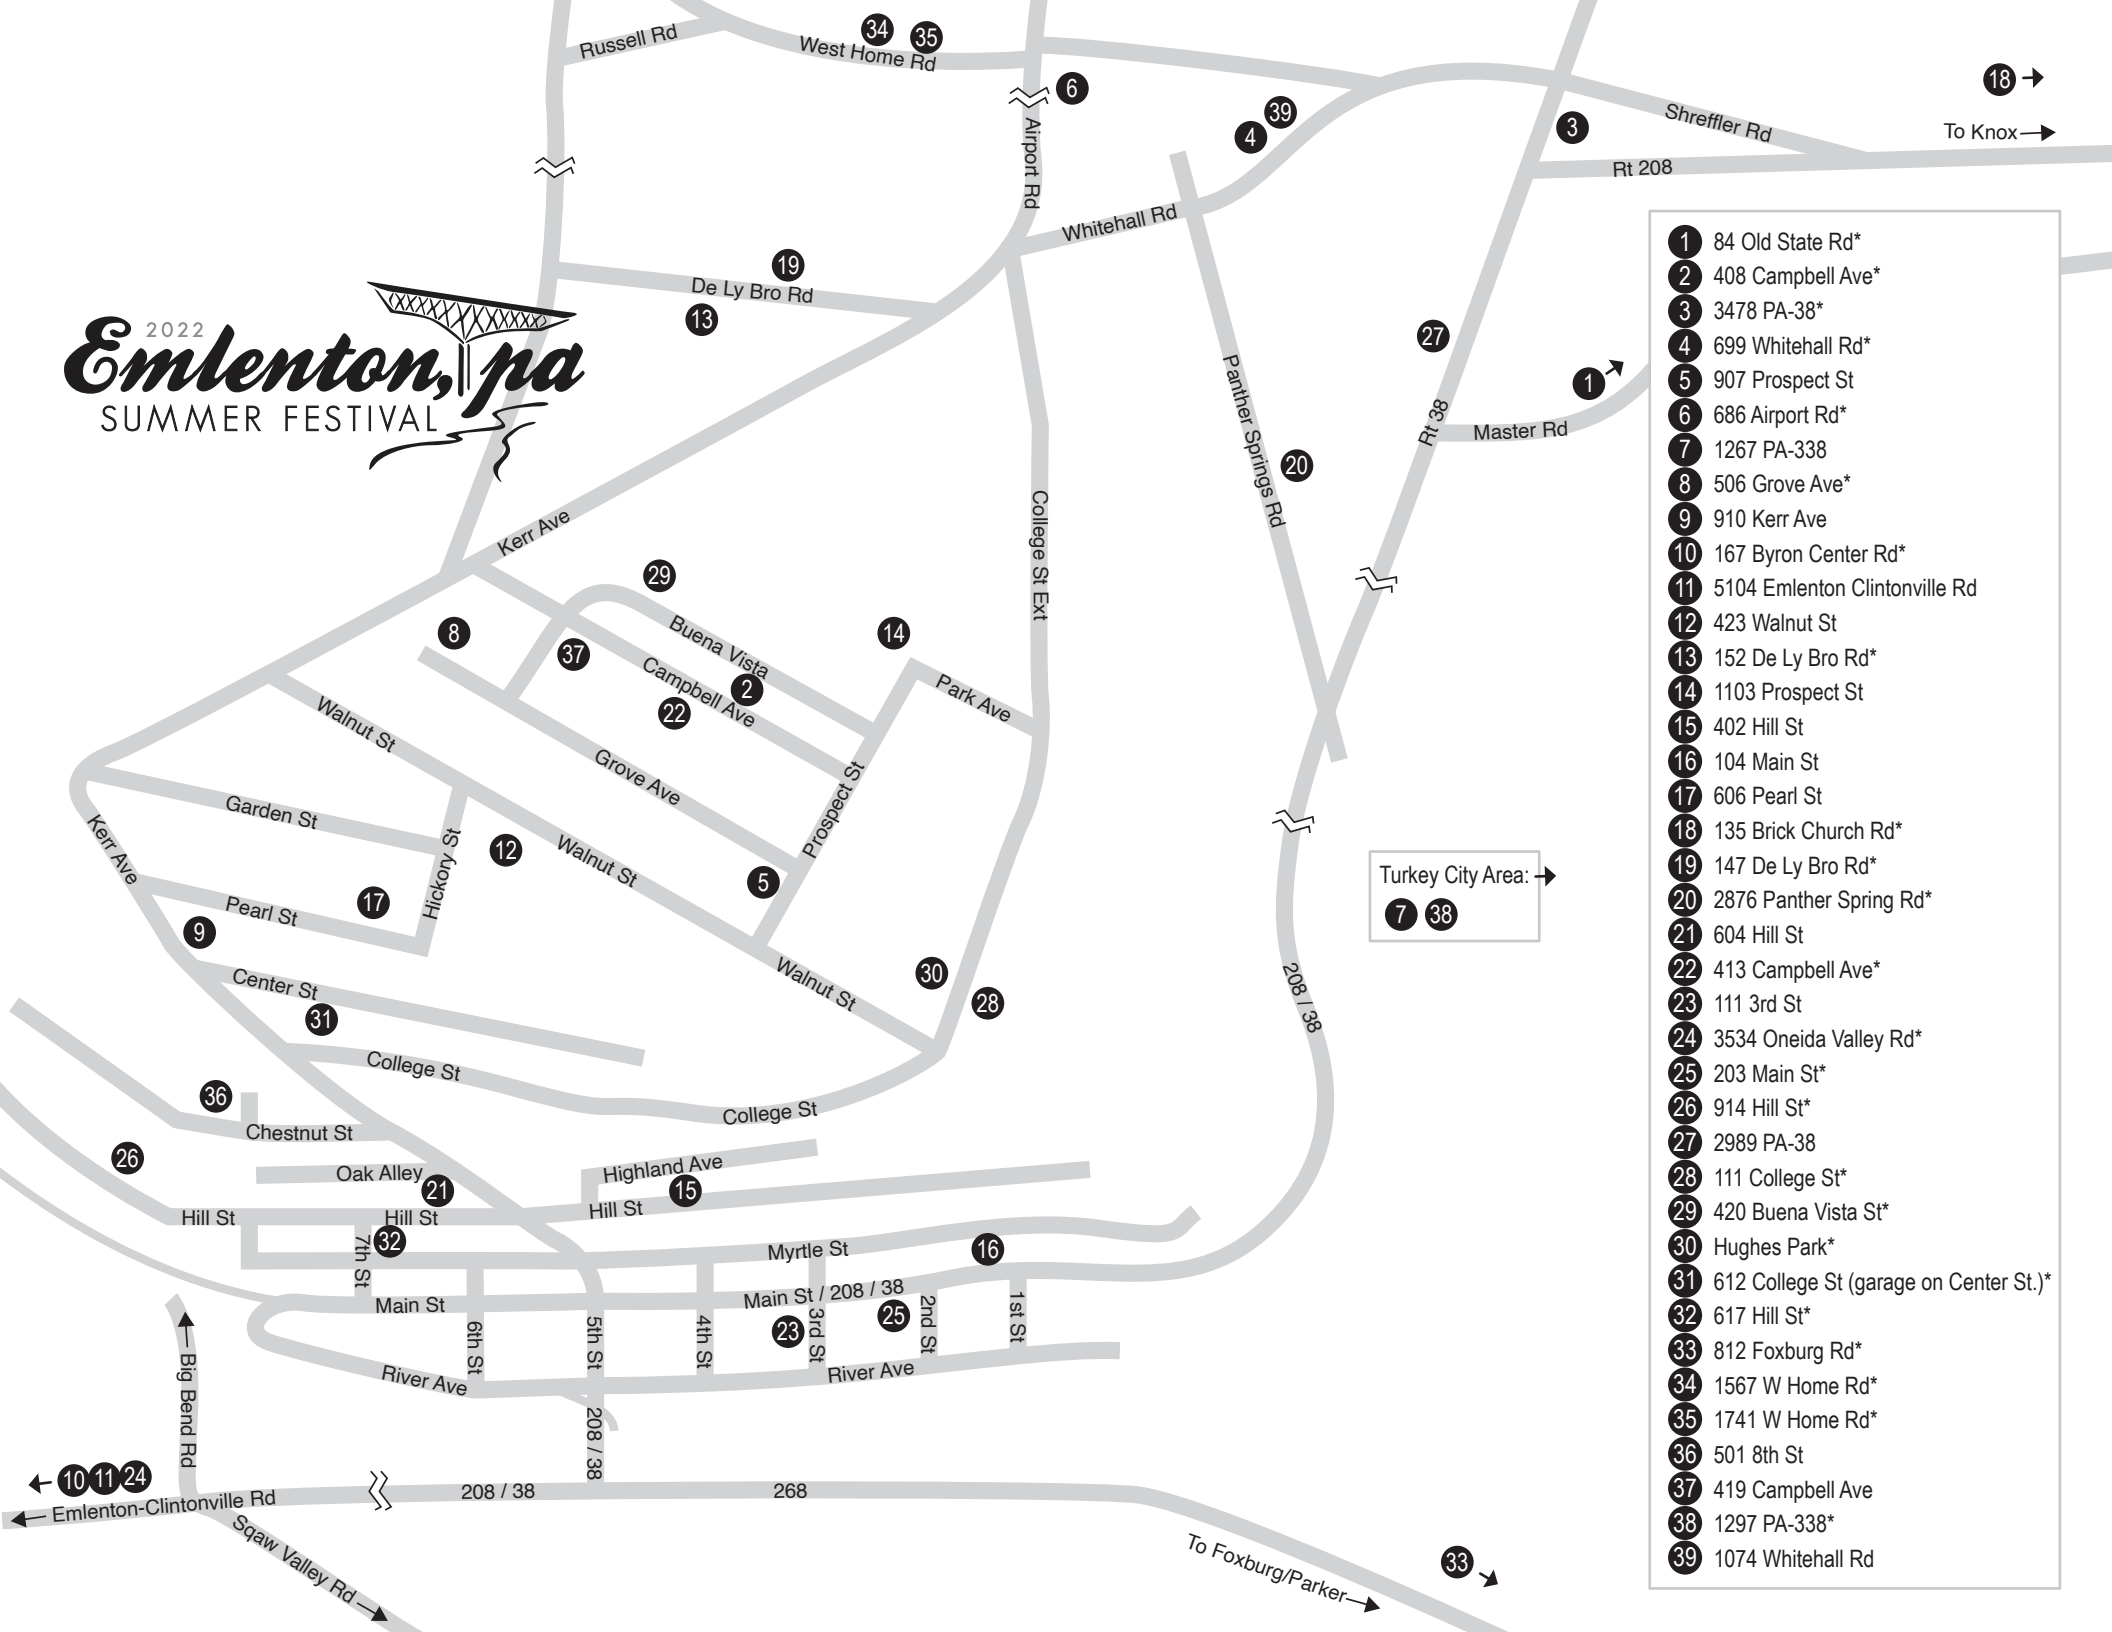

# 2022 Emlenton, pa SUMMER FESTIVAL

- 1 84 Old State Rd\*
- 2 408 Campbell Ave\*
- 3 3478 PA-38\*
- 4 699 Whitehall Rd\*
- 5 907 Prospect St
- 6 686 Airport Rd\*
- 7 1267 PA-338
- 8 506 Grove Ave\*
- 9 910 Kerr Ave
- 10 167 Byron Center Rd\*
- 11 5104 Emlenton Clintonville Rd
- 12 423 Walnut St
- 13 152 De Ly Bro Rd\*
- 14 1103 Prospect St
- 15 402 Hill St
- 16 104 Main St
- 17 606 Pearl St
- 18 135 Brick Church Rd\*
- 19 147 De Ly Bro Rd\*
- 20 2876 Panther Spring Rd\*
- 21 604 Hill St
- 22 413 Campbell Ave\*
- 23 111 3rd St
- 24 3534 Oneida Valley Rd\*
- 25 203 Main St\*
- 26 914 Hill St\*
- 27 2989 PA-38
- 28 111 College St\*
- 29 420 Buena Vista St\*
- 30 Hughes Park\*
- 31 612 College St (garage on Center St.)\*
- 32 617 Hill St\*
- 33 812 Foxburg Rd\*
- 34 1567 W Home Rd\*
- 35 1741 W Home Rd\*
- 36 501 8th St
- 37 419 Campbell Ave
- 38 1297 PA-338\*
- 39 1074 Whitehall Rd

Turkey City Area: →  
7 38