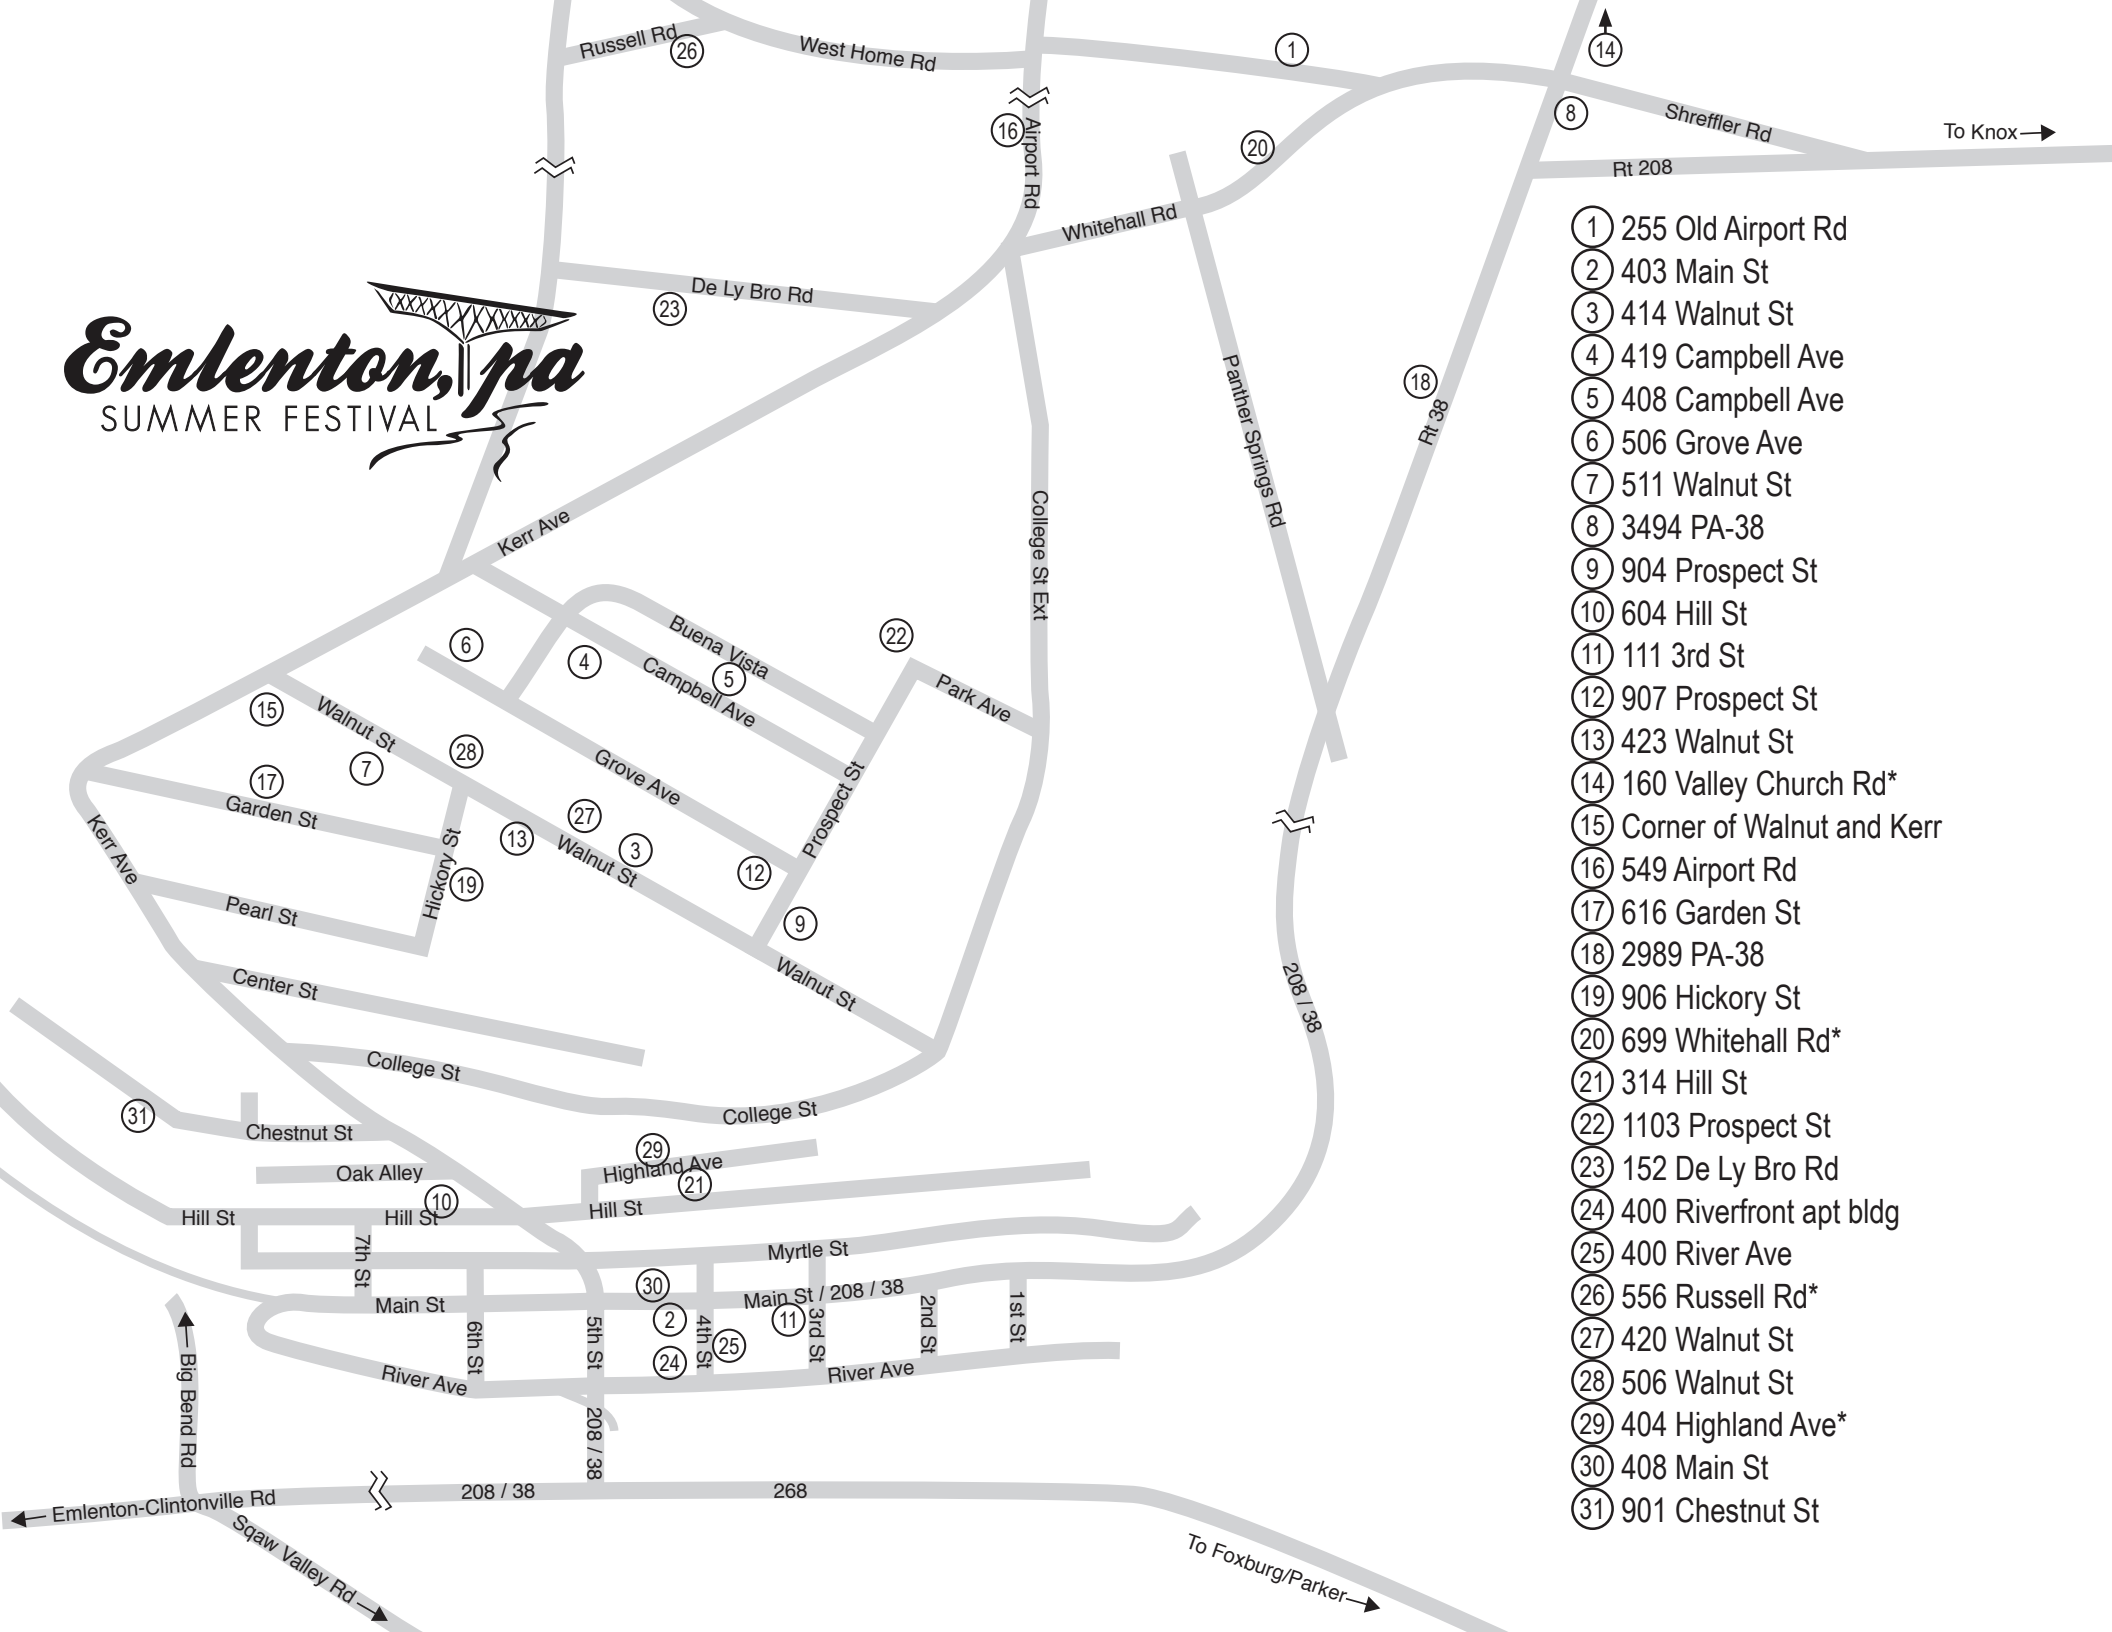

Emlenton, pa

SUMMER FESTIVAL

- ① 255 Old Airport Rd
- ② 403 Main St
- ③ 414 Walnut St
- ④ 419 Campbell Ave
- ⑤ 408 Campbell Ave
- ⑥ 506 Grove Ave
- ⑦ 511 Walnut St
- ⑧ 3494 PA-38
- ⑨ 904 Prospect St
- ⑩ 604 Hill St
- ⑪ 111 3rd St
- ⑫ 907 Prospect St
- ⑬ 423 Walnut St
- ⑭ 160 Valley Church Rd*
- ⑮ Corner of Walnut and Kerr
- ⑯ 549 Airport Rd
- ⑰ 616 Garden St
- ⑱ 2989 PA-38
- ⑲ 906 Hickory St
- ⑳ 699 Whitehall Rd*
- ㉑ 314 Hill St
- ㉒ 1103 Prospect St
- ㉓ 152 De Ly Bro Rd
- ㉔ 400 Riverfront apt bldg
- ㉕ 400 River Ave
- ㉖ 556 Russell Rd*
- ㉗ 420 Walnut St
- ㉘ 506 Walnut St
- ㉙ 404 Highland Ave*
- ㉚ 408 Main St
- ㉛ 901 Chestnut St