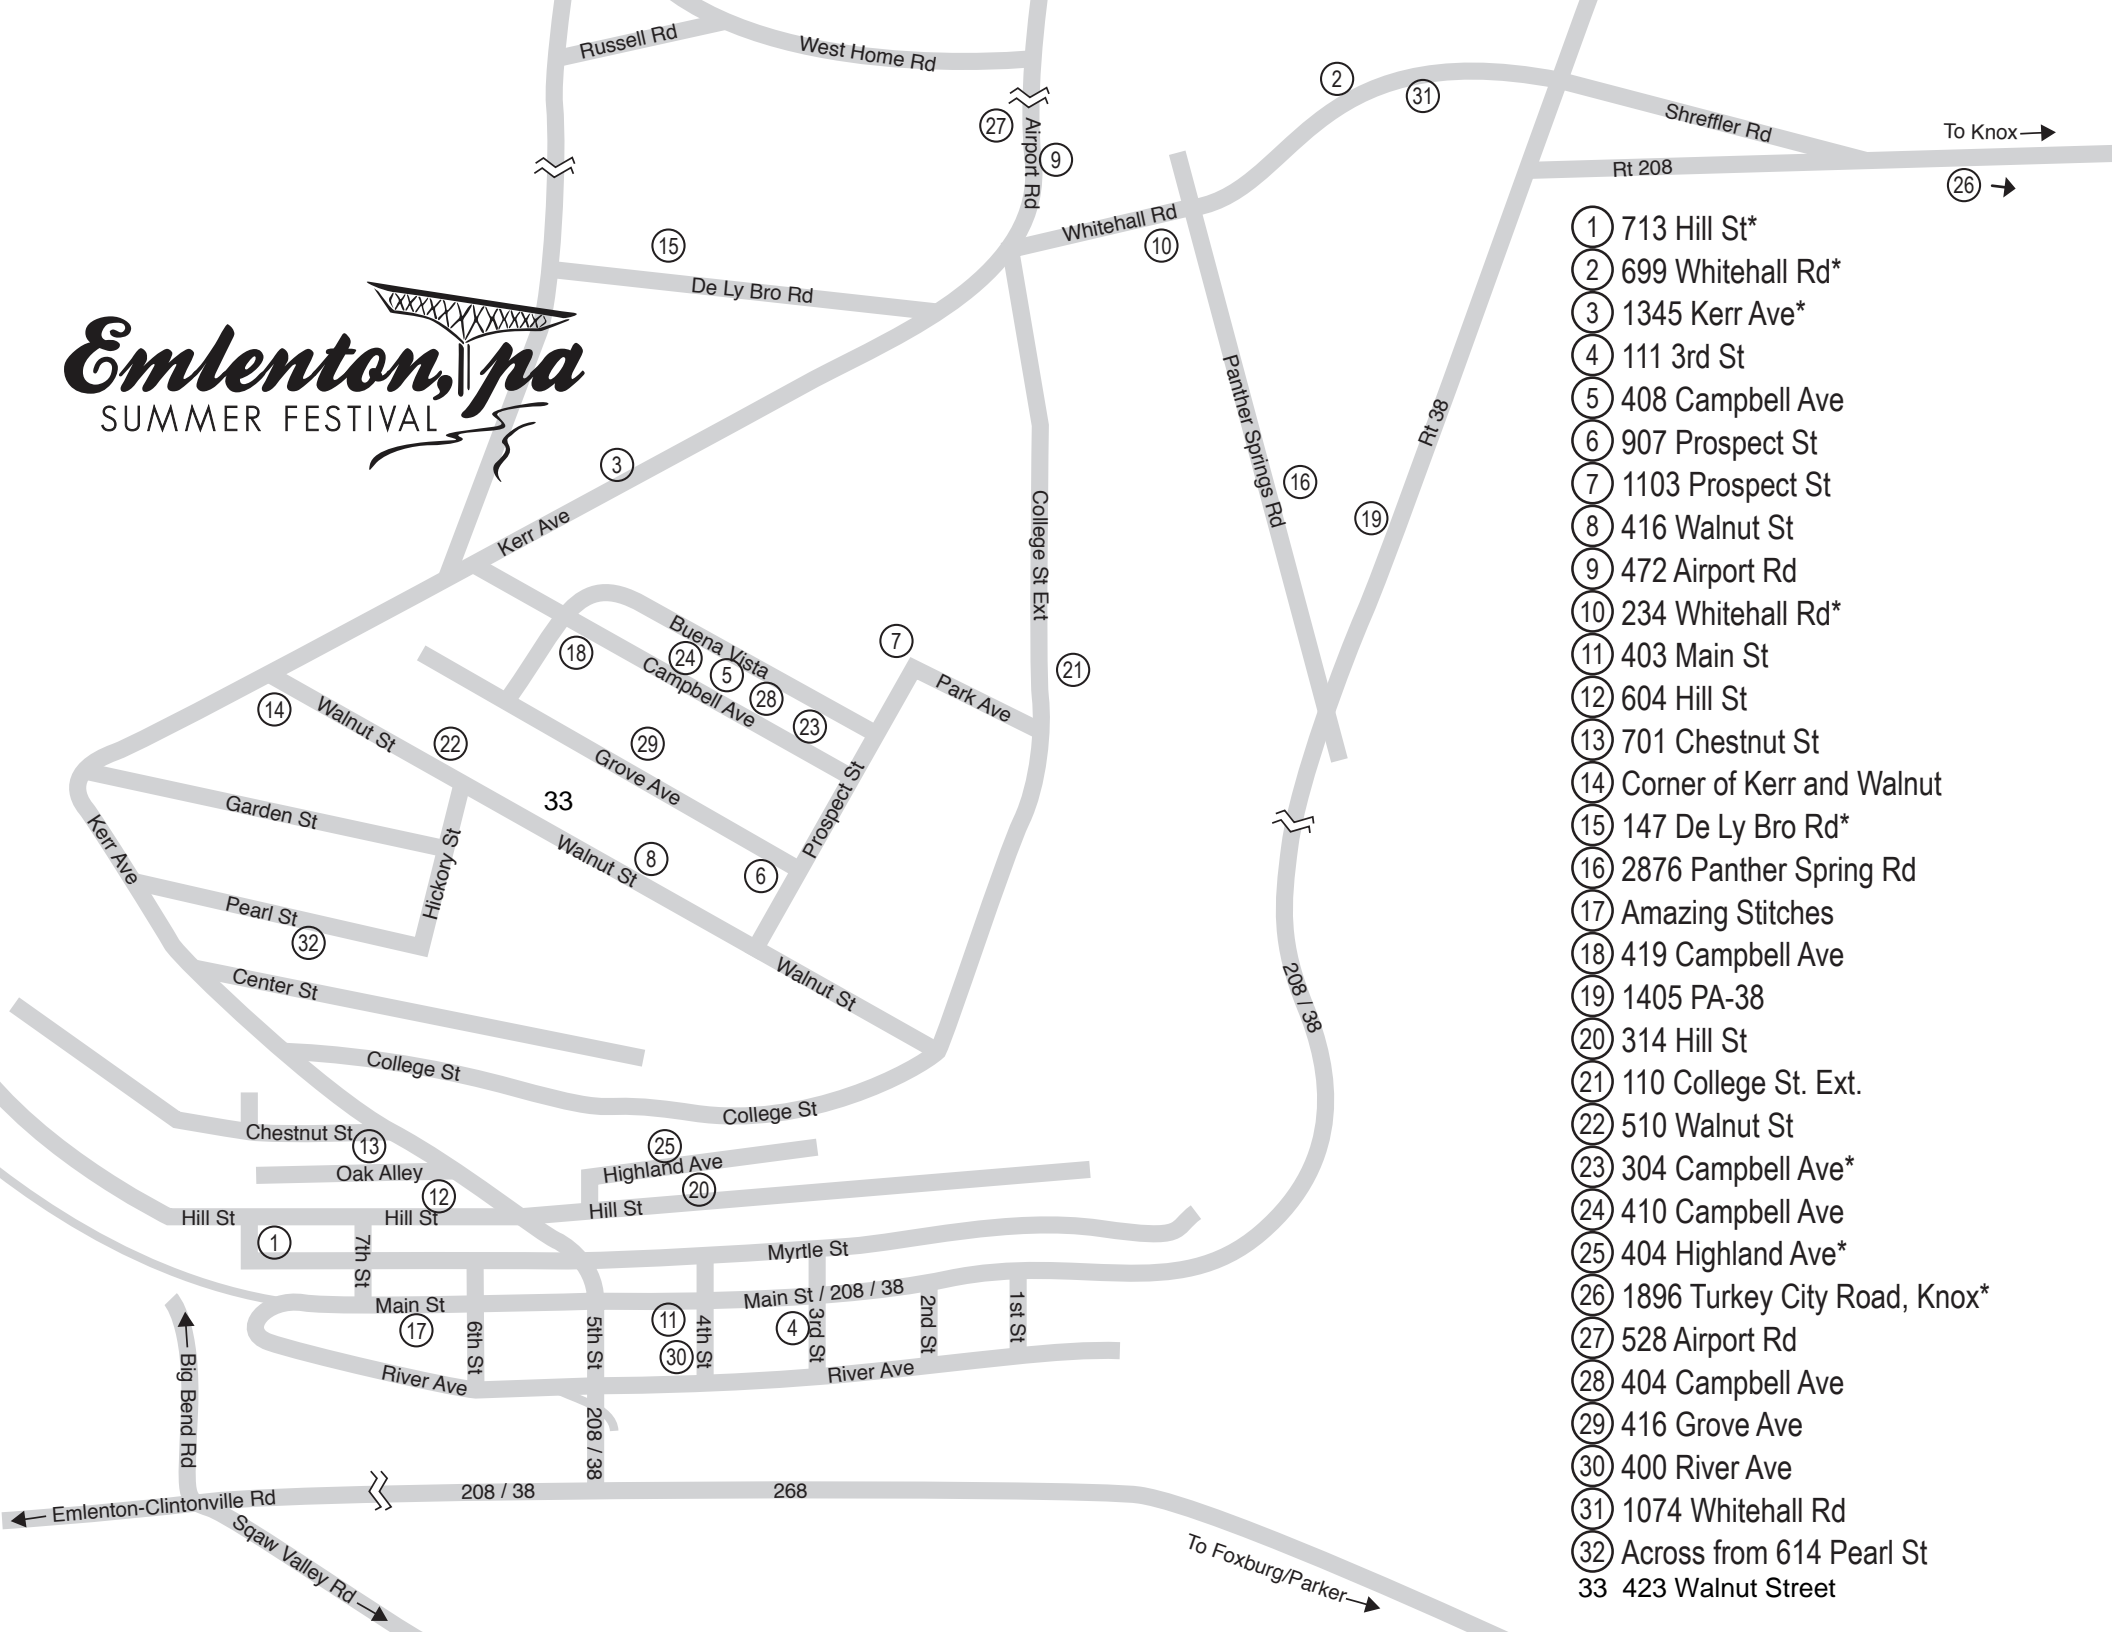

Emlenton, pa

SUMMER FESTIVAL

- ① 713 Hill St*
- ② 699 Whitehall Rd*
- ③ 1345 Kerr Ave*
- ④ 111 3rd St
- ⑤ 408 Campbell Ave
- ⑥ 907 Prospect St
- ⑦ 1103 Prospect St
- ⑧ 416 Walnut St
- ⑨ 472 Airport Rd
- ⑩ 234 Whitehall Rd*
- ⑪ 403 Main St
- ⑫ 604 Hill St
- ⑬ 701 Chestnut St
- ⑭ Corner of Kerr and Walnut
- ⑮ 147 De Ly Bro Rd*
- ⑯ 2876 Panther Spring Rd
- ⑰ Amazing Stitches
- ⑱ 419 Campbell Ave
- ⑲ 1405 PA-38
- ⑳ 314 Hill St
- ㉑ 110 College St. Ext.
- ㉒ 510 Walnut St
- ㉓ 304 Campbell Ave*
- ㉔ 410 Campbell Ave
- ㉕ 404 Highland Ave*
- ㉖ 1896 Turkey City Road, Knox*
- ㉗ 528 Airport Rd
- ㉘ 404 Campbell Ave
- ㉙ 416 Grove Ave
- ㉚ 400 River Ave
- ㉛ 1074 Whitehall Rd
- ㉜ Across from 614 Pearl St
- 33 423 Walnut Street